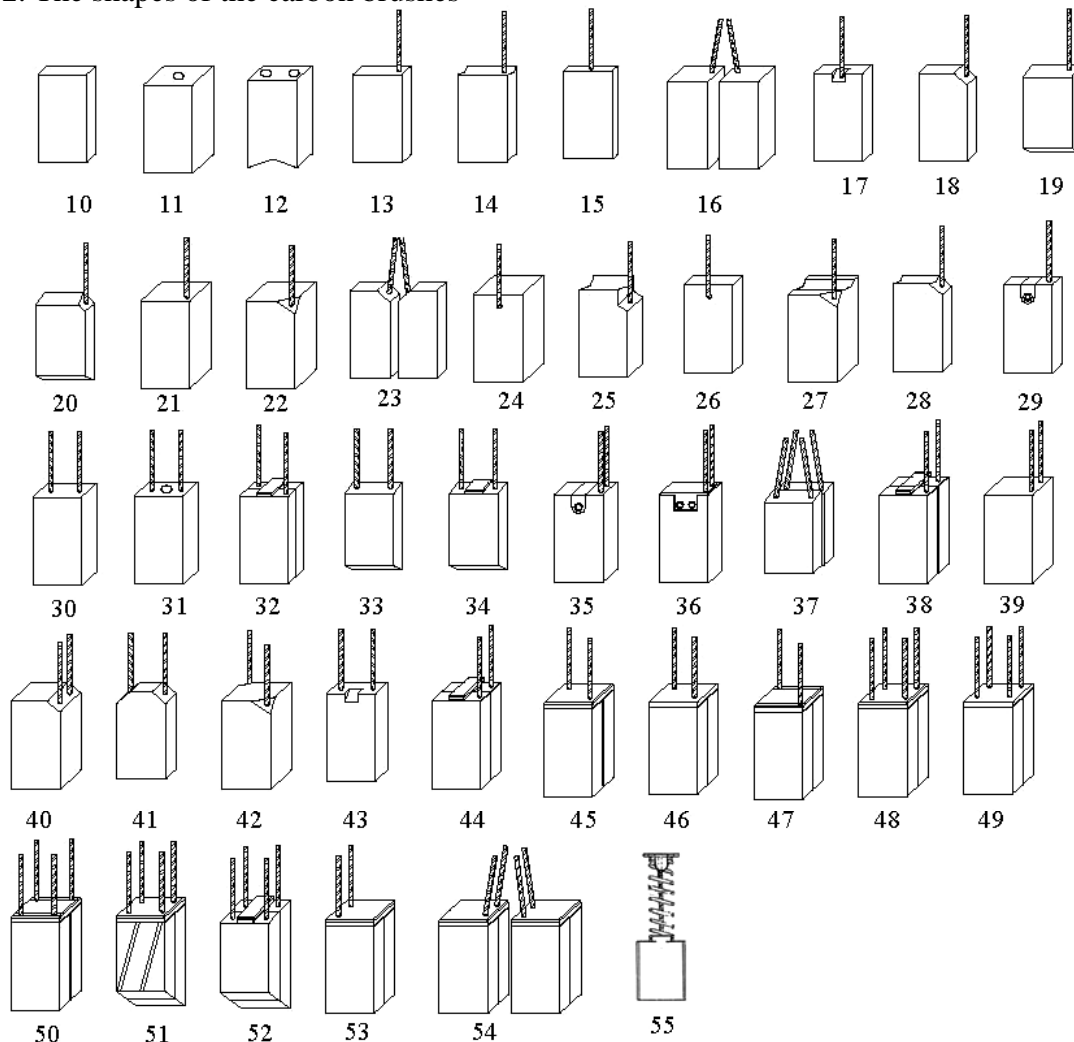

Dimension of the carbon brush on a commutator

The dimensions for the carbon brush on a slip rings

MONS CARBON S.R.O.

Libušinská 52, 326 00, Plzeň

tel.+fax:377 260 218

mob. 602 479 705, 606 637 577

e-mail: mons.carbon@atlas.cz [WWW:http://www.uhlikove-kartace.com](http://www.uhlikove-kartace.com)

IČO:26406055

DIČ:CZ26406055

Picture 2. The shapes of the carbon brushes

Picture 3. Dimensions of carbon brushes

Picture 4 . Terminals of a cable