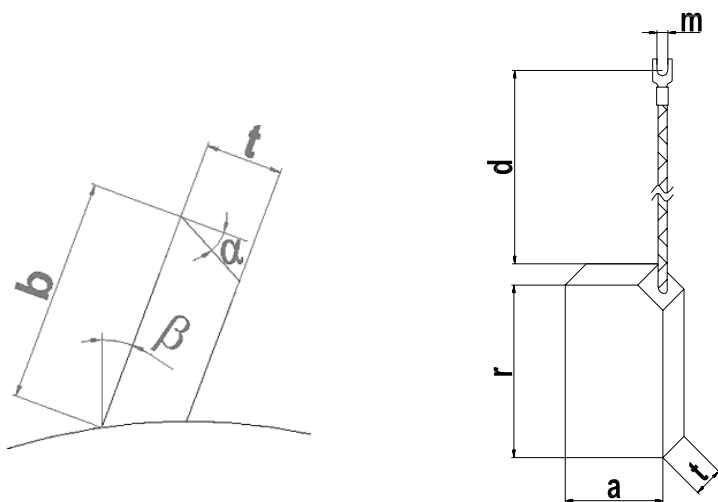

Dimension of the carbon brush on a commutator

The dimensions for the carbon brush on a slip rings

MONS CARBON S.R.O.

Libušinská 52, 326 00, Plzeň

tel.+fax:377 260 218

mob. 602 479 705, 606 637 577

e-mail: mons.carbon@atlas.cz [WWW:http://www.uhlikove-kartace.com](http://www.uhlikove-kartace.com)

IČO:26406055

DIČ:CZ26406055

Picture 2. The shapes of the carbon brushes

Picture 3. Dimensions of carbon brushes

Picture 4 . Terminals of a cable